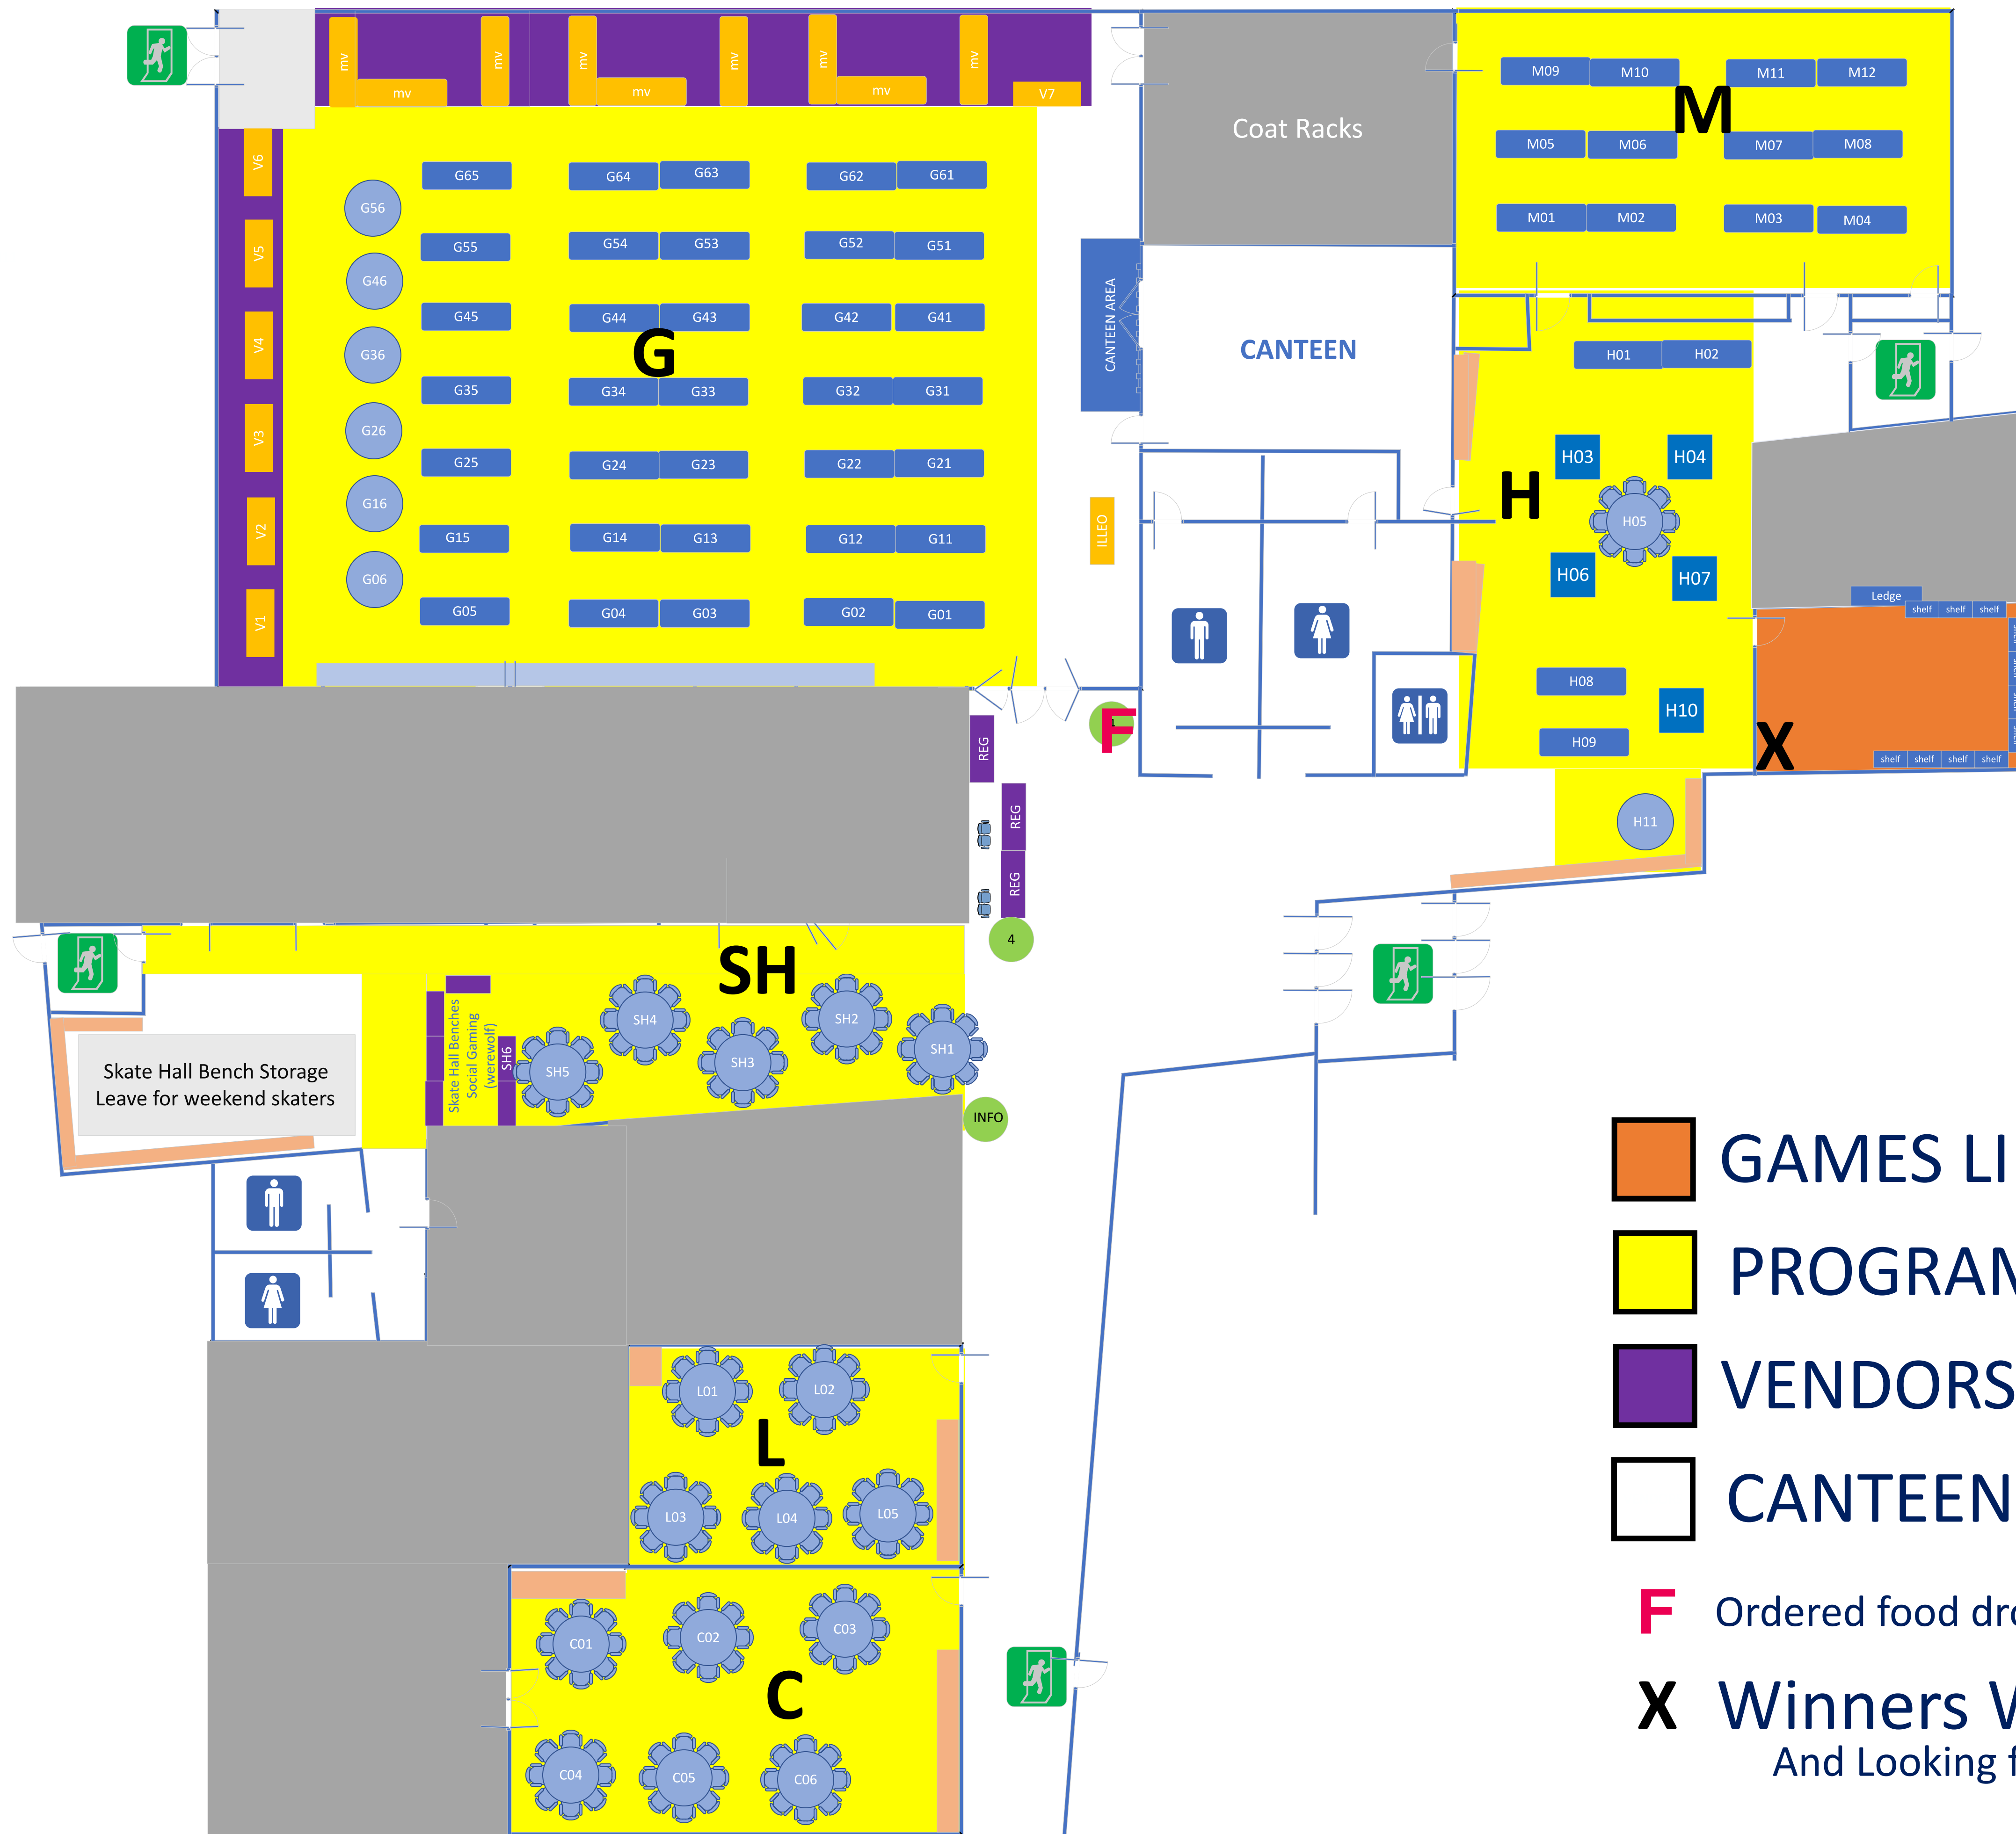

GAME- ITOBA

MAP

-  **GAMES LIBRARY** Pick up and play library is free for attendees
-  **PROGRAMMED AREA**
-  **VENDORS**
-  **CANTEEN**
-  **Ordered food drop off**
-  **Winners Wall**
And Looking for Players standees